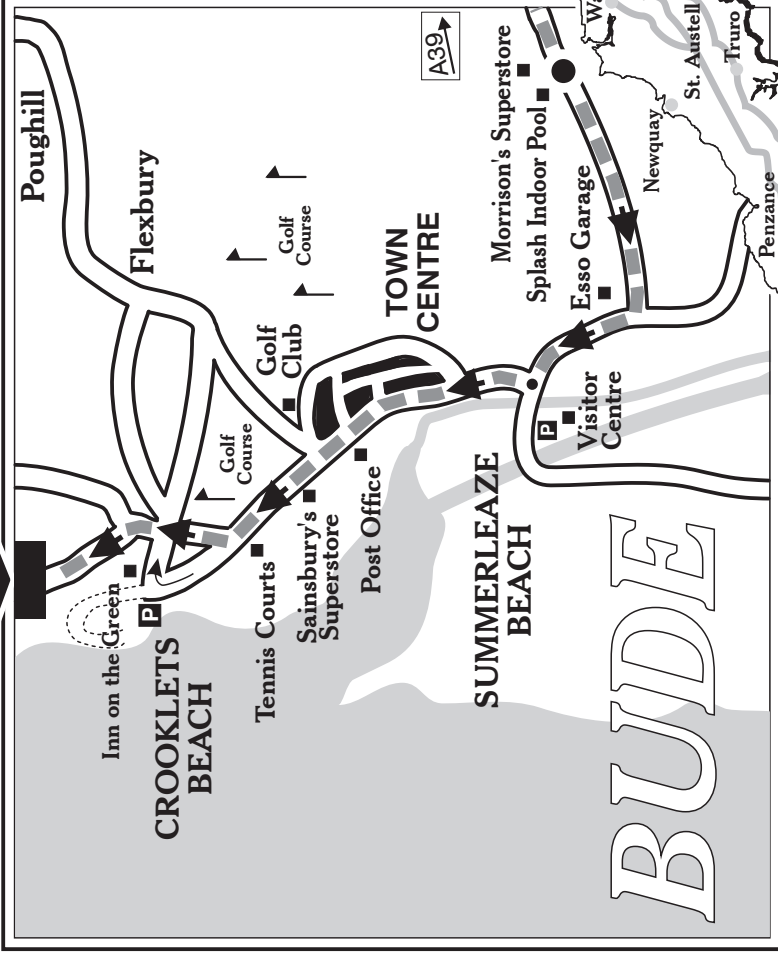

THE CLIFF HOTEL AT BUDE

Year 2012

Tariff & Booking Form

AA 2 STAR HOTEL + AA PET FRIENDLY

www.cliffhotel.co.uk

THE CLIFF HOTEL AT BUDE

How to find us

Maer Down Road, Bude
Cornwall EX23 8NG